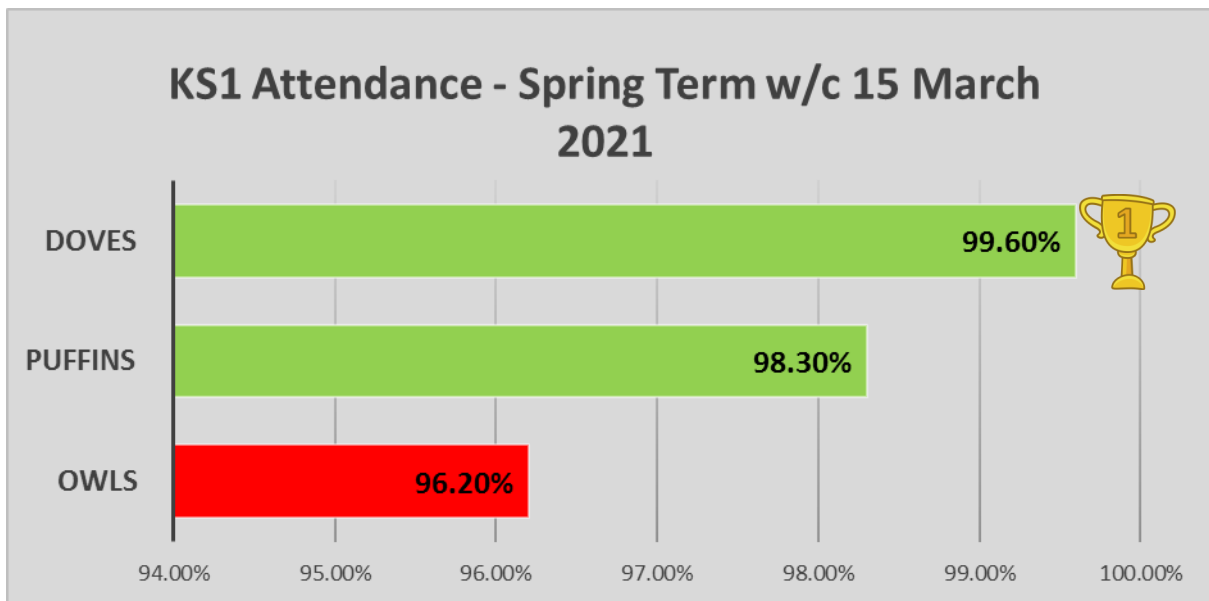

We are aware that a number of families are car sharing and would urge you to reconsider and follow the government guidance above

Thank you

ATTENDANCE

We will be sharing our attendance figures for the week with you on the newsletter. Our target attendance is 98% and so any classes 98% or better will be green, within 1% of this will be yellow, and red for classes with attendance below 97%.