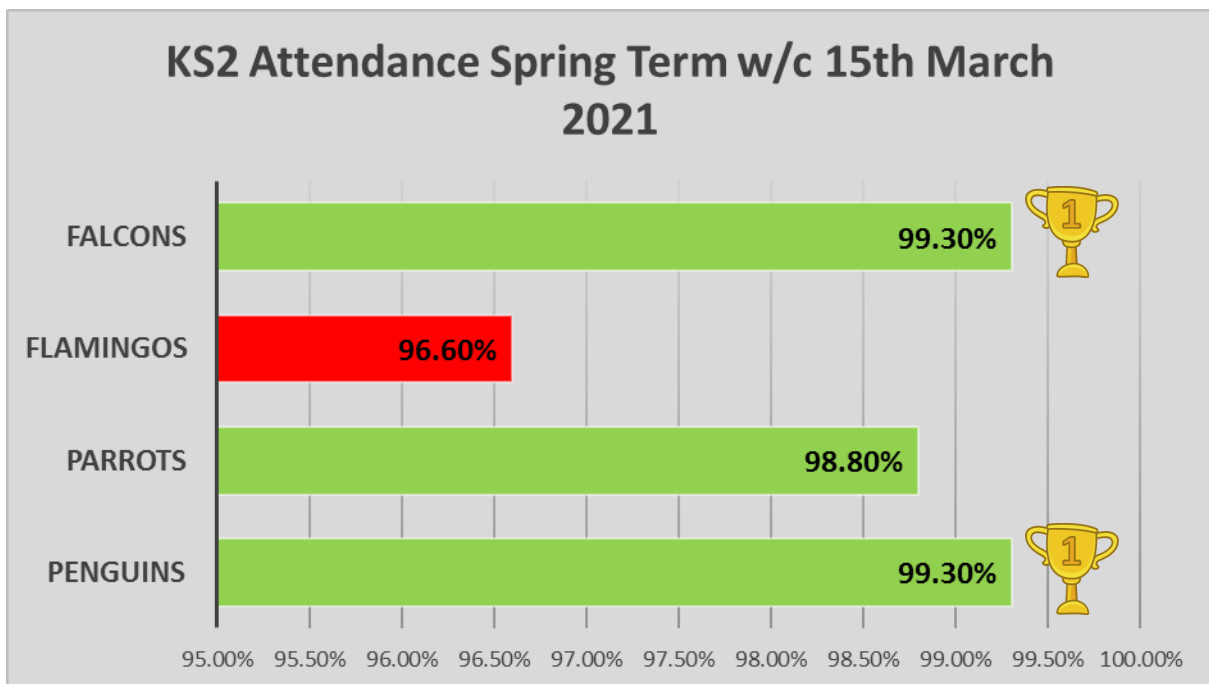

We are aware that a number of families are car sharing and would urge you to reconsider and follow the government guidance above

Thank you

ATTENDANCE

We will be sharing our attendance figures for the week with you on the newsletter. Our target attendance is 98% and so any classes 98% or better will be green, within 1% of this will be yellow, and red for classes with attendance below 97%.